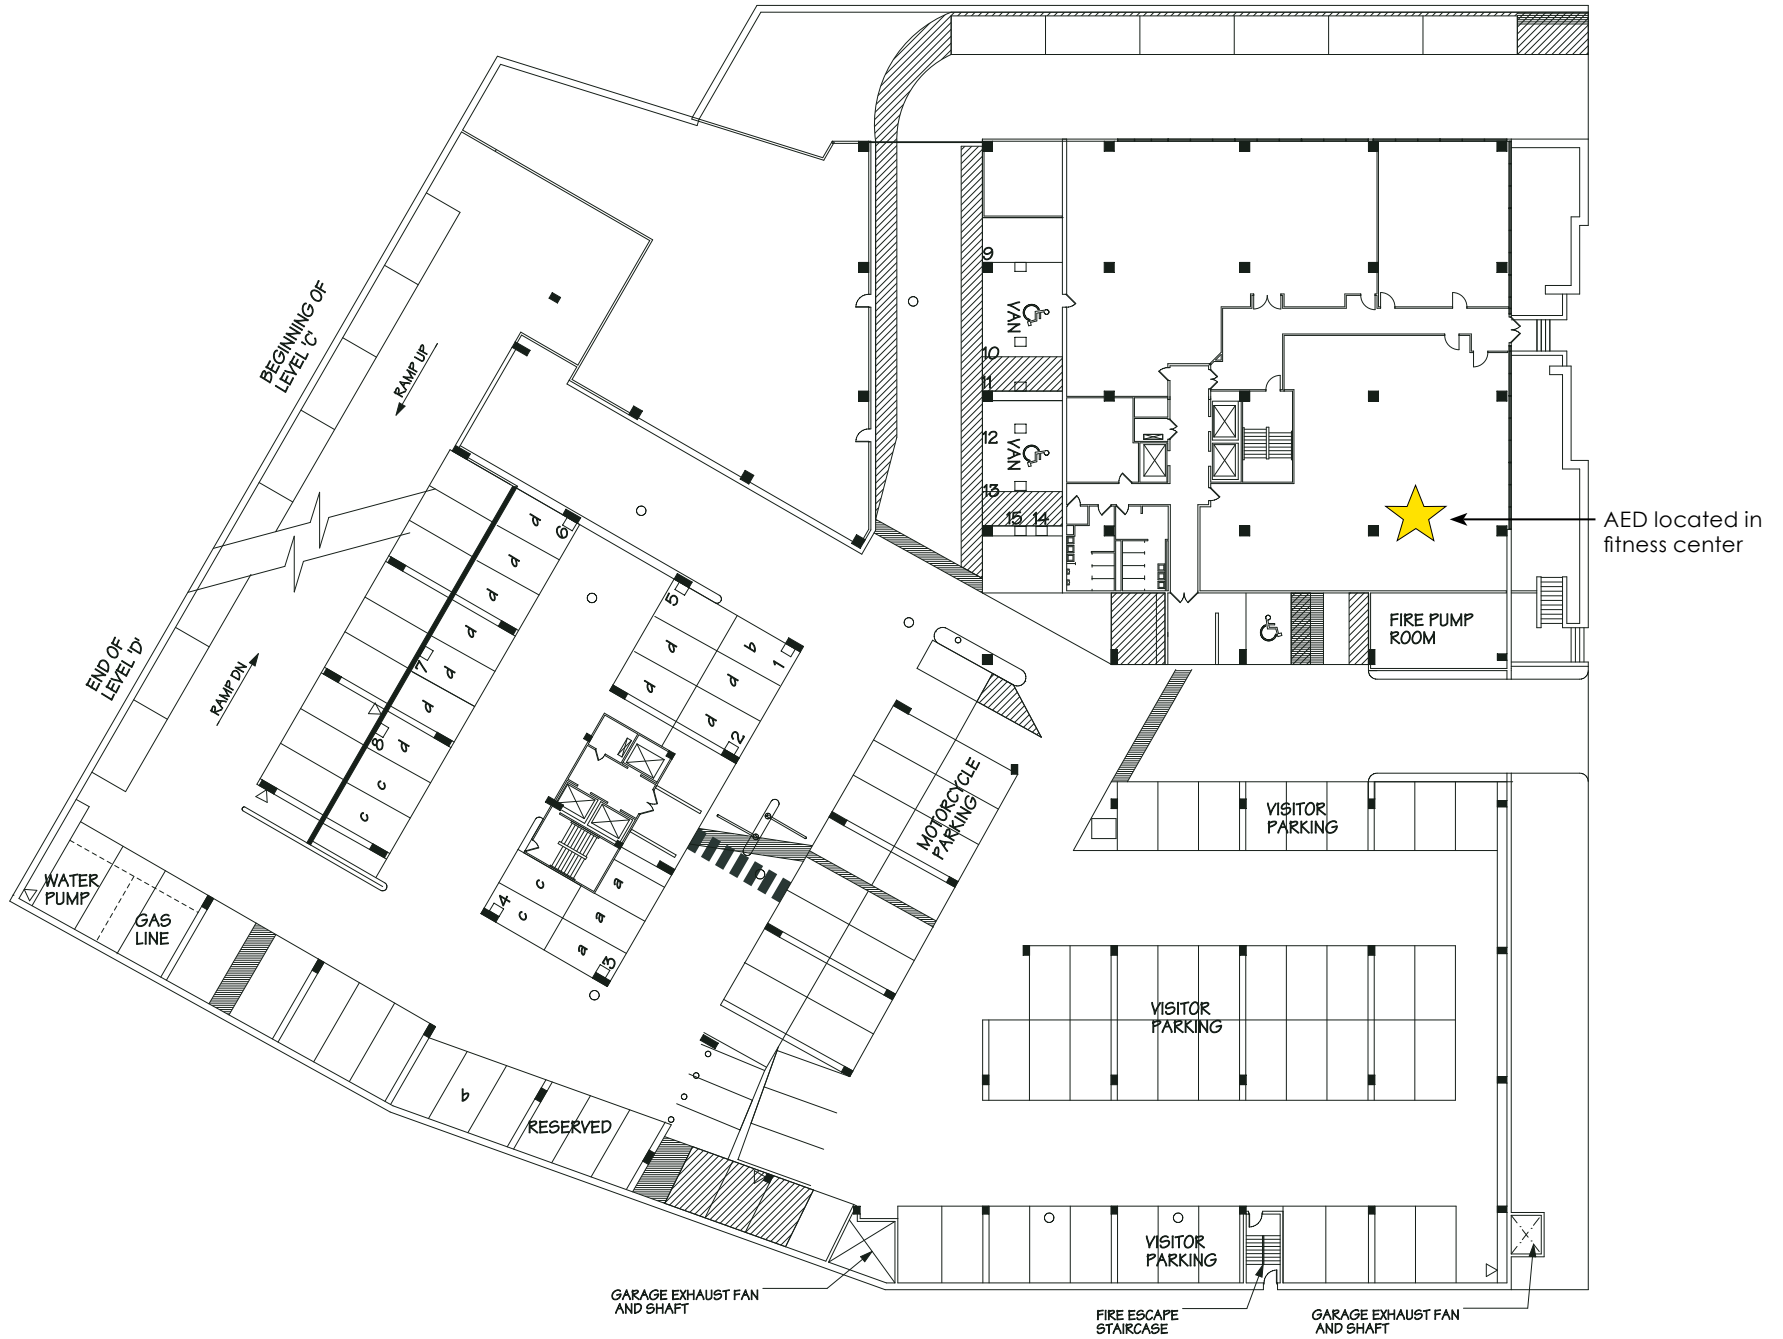

AED located at
concierge desk

3001 Stamford Square ◦ D Level – AED Location